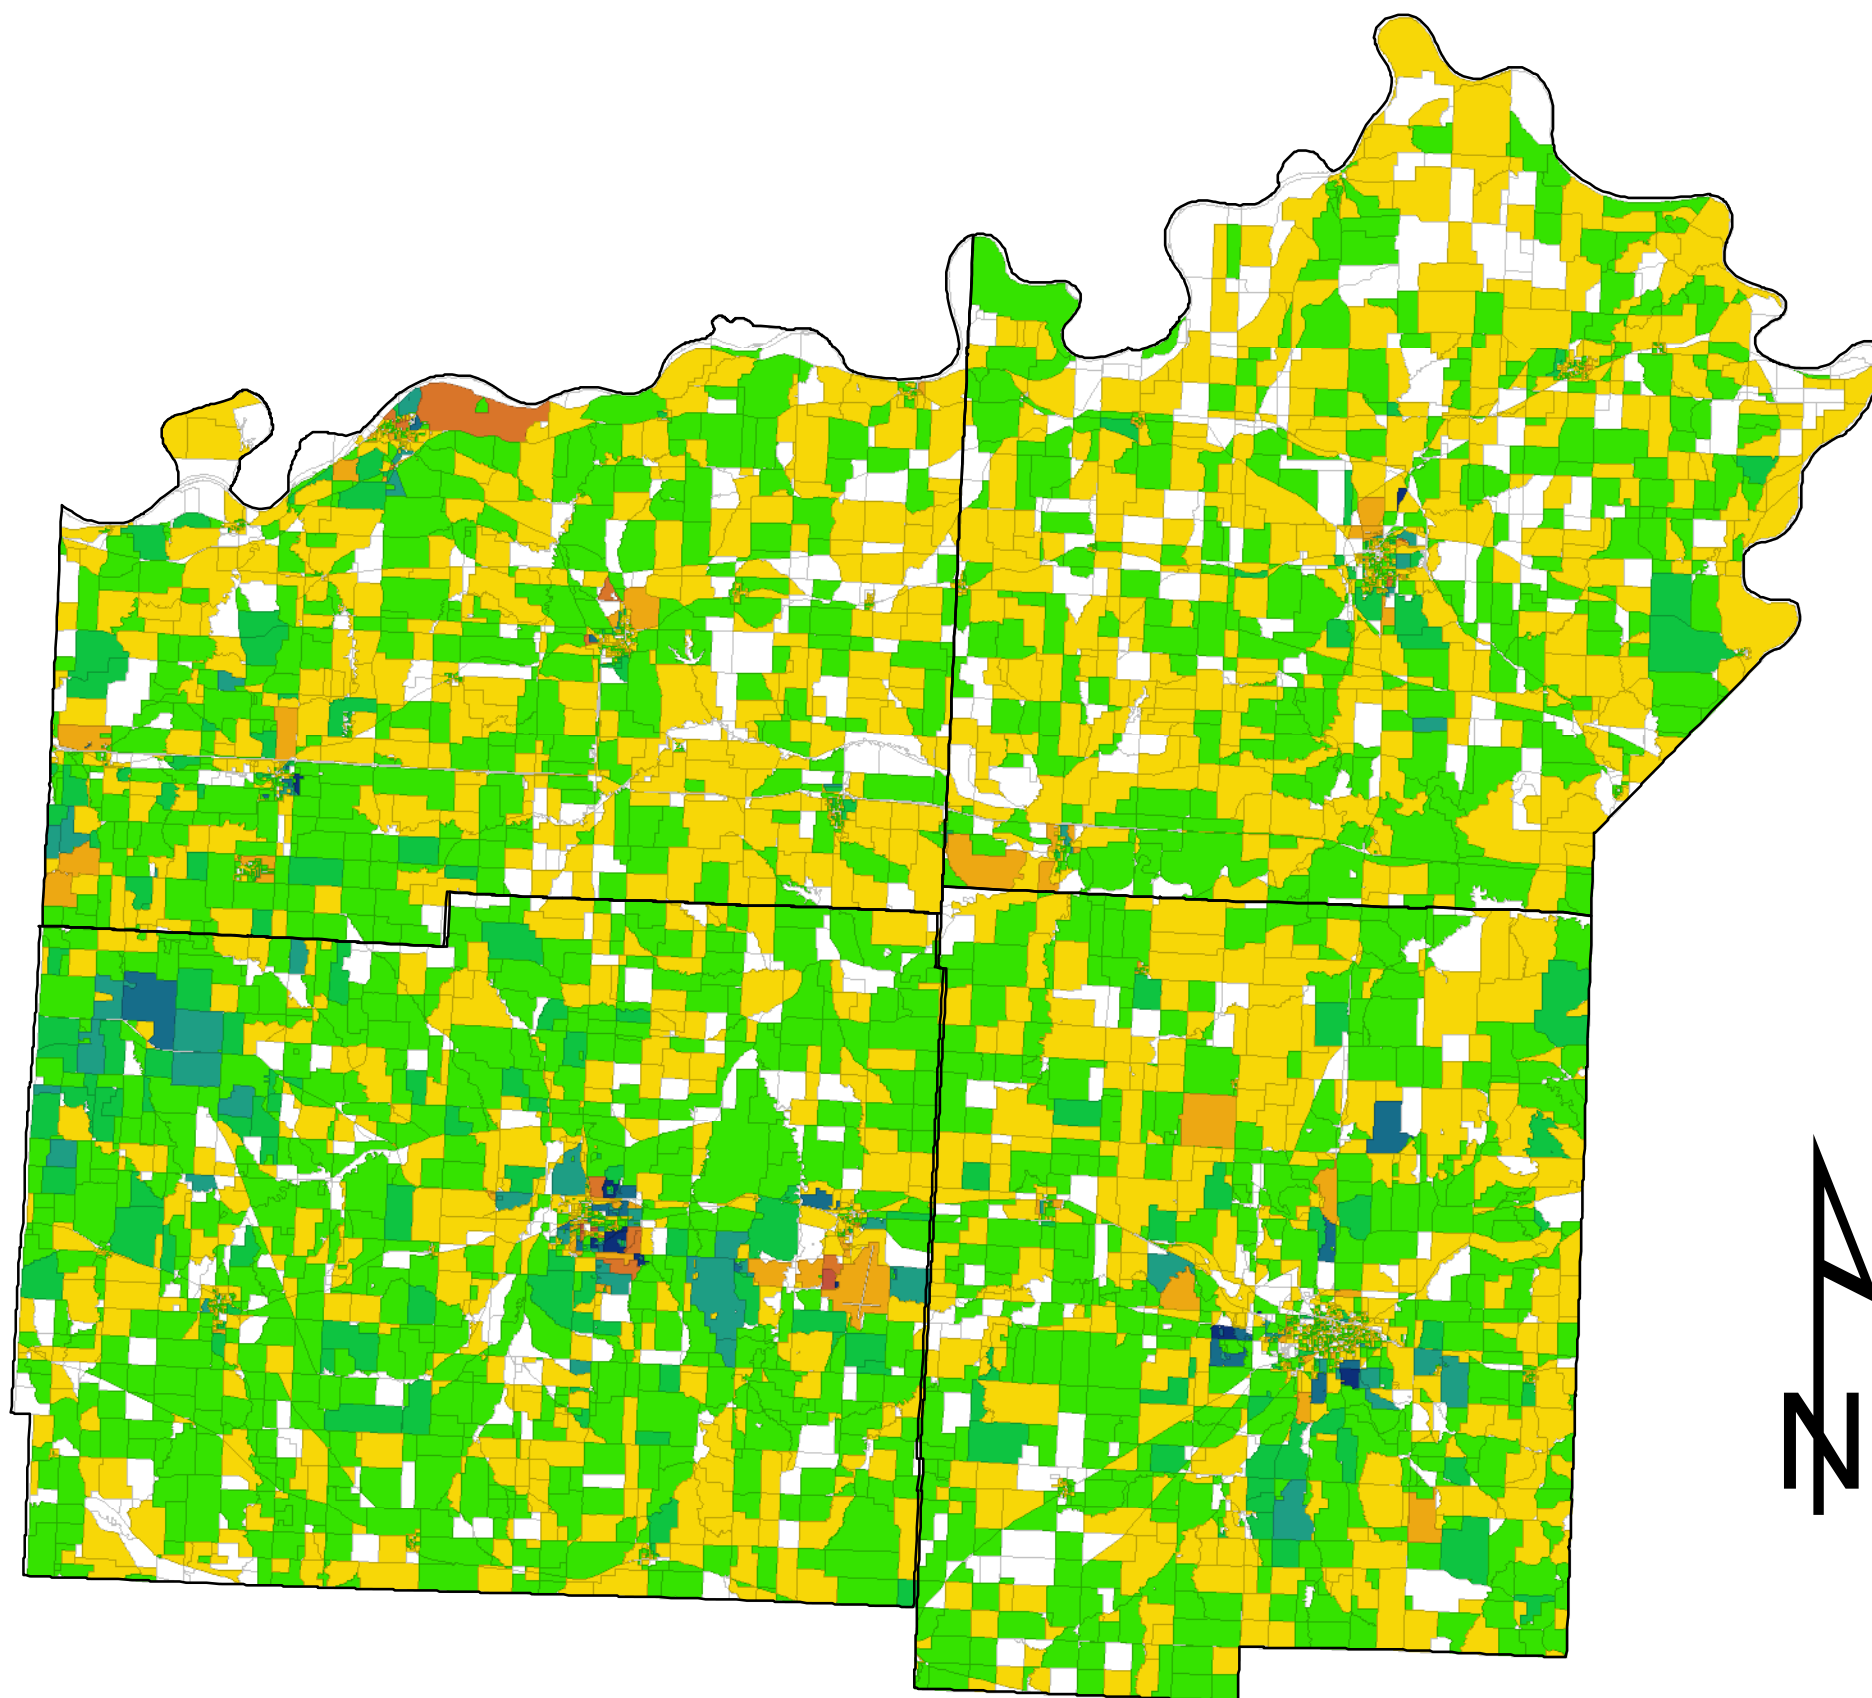

Pioneer Trails Regional Planning Commission Population Change by Census Block

Population Change by Census Block

1 inch = 25 miles

Legend

US Census Block

Population Change 1990-2000